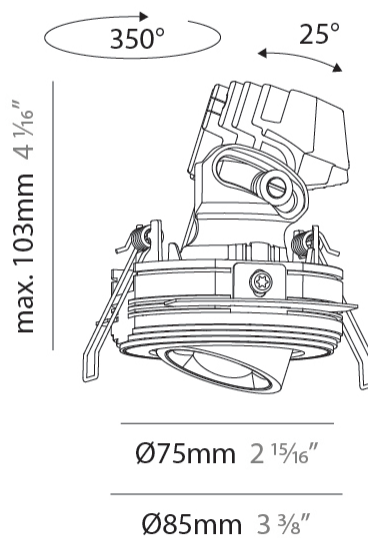

PHYSICAL

Shape: Round
Diameter (mm): 75
Diameter (in): 2 15/16
Height (mm): 103
Height (in): 4 1/16
Ceiling Thickness (mm): 10 / 12.5 / 15 / 25
Ceiling Thickness (in): 3/8 or 1/2 or 9/16 or 1
Min. Recessing Depth (mm): 115
Min. Recessing Depth (in): 4 1/2
Light Distribution: Direct
Diffuser: Lens Pack - Spread Lens / Linear Spread Lens / Honeycomb Louver
Fixture Finish: SSR / BKV / CWI / CRY / HAB / UFT / ITA / RUA / FTG / MYG / LOD / PUS / FRO / FUP / KIA / POP / BLS / SPG / MEY / GOH / GUM / CHC / COM / ABZ / JAG / OBR / MOS / ROR
Fixture Material: Aluminum Die Cast
Cut-out Measurements: D. 86mm / 3 3/8"

ELECTRICAL

Lamp Type: LED (Zhaga Standard)
Input Wattage (W): 16
Total Output Wattage (W): 14.6
Dimming: Tri-Mode (Non-Dimming and Phase Dimming (120Vac only) and 0-10V Dimming)
Driver Included: No
Driver Location: Recessed Housing
Driver Type: Constant Current - Universal
Driver Class: Class 2
Input Voltage (V): 120 - 277
Constant Current (MA): 350

LED

Number of LEDs: 1
Color Temperature (°K): 2700 / 3000 / 3500 / 4000
Max. Delivered Lumen (lm): 1375 / 1462 / 1531 / 1545
Nominal Lumen (lm): 1566 / 1665 / 1743 / 1759
CRI: >90 CRI
Lamp Life (hrs): 50000

OPTICAL

Reflector°: 50
Adjustability: Rotational 350° / Tilt 25°

RATINGS AND CERTIFICATIONS

Certified By: Certified for North American Standards
IP rating: IP20