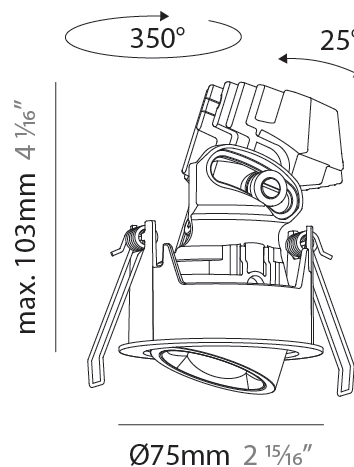

Series: Oiko Pro
Subseries: Oiko Pro Adjustable
Brand: Prolicht
Division: Architectural
Mounting Type: Recessed
Mounting Location: Ceiling
Subcategory: Downlight

PHYSICAL

Shape: Round
Diameter (mm): 75
Diameter (in): 2 ¹⁵/₁₆
Height (mm): 103
Height (in): 4 ¹/₁₆
Ceiling Thickness (mm): 10 / 12.5 / 15 / 25
Ceiling Thickness (in): 3/8 or 1/2 or 9/16 or 1
Min. Recessing Depth (mm): 115
Min. Recessing Depth (in): 4 ¹/₂
Light Distribution: Downlight
Diffuser: Lens Pack - Spread Lens / Linear Spread Lens / Honeycomb Louver
Fixture Finish: SSR / BKV / CWI / CRY / HAB / UFT / ITA / RUA / FTG / MYG / LOD / PUS / FRO / FUP / KIA / POP / BLS / SPG / MEY / GOH / GUM / CHC / COM / ABZ / JAG / OBR / MOS / ROR
Fixture Material: Aluminum Die Cast
Cut-out Measurements: D. - 68mm / 2 11/16"

ELECTRICAL

Lamp Type: LED (Zhaga Standard)
Input Wattage (W): 15
Total Output Wattage (W): 13.6
Dimming: Tri-Mode (Non-Dimming and Phase Dimming (120Vac only) and 0-10V Dimming)
Driver Included: No
Driver Location: Recessed Housing
Driver Type: Constant Current - Universal
Driver Class: Class 2
Input Voltage (V): 120 - 277
Constant Current (MA): 350

LED

Number of LEDs: 1
Color Temperature (°K): 2700 / 3000 / 3500 / 4000
Max. Delivered Lumen (lm): 1375 / 1462 / 1531 / 1545
Nominal Lumen (lm): 1566 / 1665 / 1743 / 1759
CRI: >90 CRI
Lamp Life (hrs): 50000

OPTICAL

Reflector: 50

RATINGS AND CERTIFICATIONS

Certified By: Certified for North American Standards
IP rating: IP20